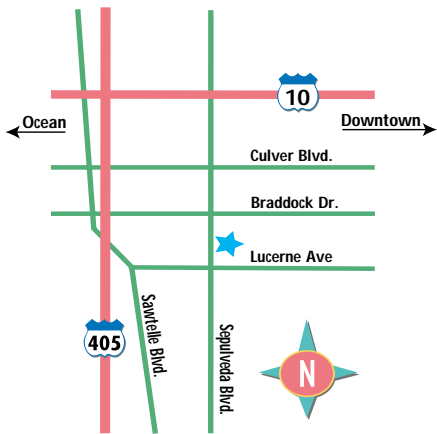

SHM Publishing
4838 Sepulveda Blvd.
Culver City, CA 90230

From the North

1. Take 405 South
2. Take the exit towards WASHINGTON BLVD./CULVER BLVD.
3. Turn LEFT onto SAWTELLE BLVD.
4. Turn LEFT onto BRADDOCK DR.
5. Turn RIGHT onto SEPULVEDA BLVD.
6. On left side, next to Westwood Power Tools

From the South

1. Take 405 North
2. Take the exit towards CULVER BLVD./CULVER CITY.
3. Turn LEFT onto SAWTELLE BLVD.
4. Immediate RIGHT onto BRADDOCK DR.
5. Turn RIGHT onto SEPULVEDA BLVD.
6. On left side, next to Westwood Power Tools